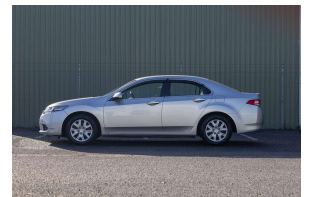

2013 Honda Accord 20TL

VEHICLE INFORMATION

Cash Price

Includes GST

$13,990

+ on-road-costs

Finance this vehicle
from only

$77.39

per week*

**Stadium
Finance**
TALK TO THE GOOD SPORTS

StadiumSolutions
TALK TO THE GOOD SPORTS

Gain peace of mind
with Mechanical
Breakdown
Insurance. Ask us
how.

Body

4 door, Sedan

Odometer

16,488 km

Engine

2000 cc

Fuel Type

Petrol

Transmission

Auto

Fuel Saver Rating

2 out of 6 stars

VIN

7AT08G13X24002073

Reg No.

-

Ext Colour

Silver

History

-

Seats

5 seats

Interior

-

Audio

-

Stock ID

35433

Features / Comments

This 2013 Honda Accord 20TL is a well engineered and great driving sedan, hard to find with such low mileage and in this condition come and check out this sharply presented example.

This Accord is a quality Grade 4.5 Import that offers 8 Airbags, CD Player, AUX Connectivity, Dual Zone Aircon, ESC, Remote Central Locking, Cruise Control, Auto Aircon, Auto Headlights, Paddle shift Sports Mode, ISOFIX Anchor Points and more!

Stock # 35433

Stadium Cars is one of New Zealand's leading car companies with thousands of happy customers nationwide . Our 'Good sports' mentality is built from the motivation to create lifelong advocates. We won't ask you to tell your friends and family about the great experience you had with Stadium Cars, but we're confident you'll want to . Visit our website to see our BuyerScore reviews and see what our customers are saying about us.

TRADE INS WELCOME

StadiumCars
HOME OF THE GOOD SPORTS

Christchurch, Phone 03 366 5900, Email sales@stadiumcars.co.nz
564 Moorhouse Ave, Christchurch

*Finance calculation based on a 60 month term, no deposit and with an example annual fixed interest rate of 12.95%. Actual interest rate may be higher or lower. Establishment fee of $75 and Broker fee of $295 are included in the calculations. Full term amount payable of $20,121. Estimate only, not an offer of finance. Terms, conditions and lending criteria apply.