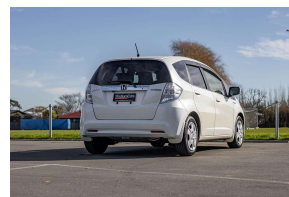

2013 Honda Fit Hybrid Smart Selection

VEHICLE INFORMATION

Cash Price

Includes GST

\$9,990

+ on-road-costs

Body

5 door, Hatchback

Reg No.

-

Odometer

62,338 km

Ext Colour

Pearl

Engine

1300 cc

History

-

Fuel Type

Petrol - Hybrid

Seats

5 seats

Transmission

Auto