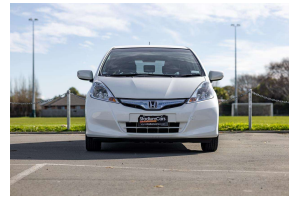

2013 Honda Fit Hybrid Smart Selection

VEHICLE INFORMATION

Cash Price

Includes GST

\$9,990

+ on-road-costs

Body

5 door, Hatchback

Reg No.

-

Odometer

62,338 km

Ext Colour

Pearl

Engine

1300 cc

History

-

Fuel Type

Petrol - Hybrid

Seats

5 seats

Transmission

Auto