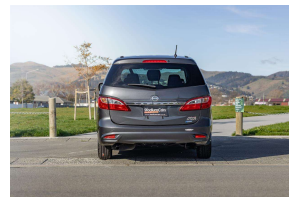

2013 Nissan LAFESTA Highway Star G

VEHICLE INFORMATION

Cash Price

Includes GST

\$9,490

+ on-road-costs

Body

5 door, Wagon

Features / Comments

This 2013 Nissan Lafesta Highway Star is an excellent and well packaged 7 seater wagon that boasts a car like drive with plenty of features, driving a people mover doesn't have to be boring!