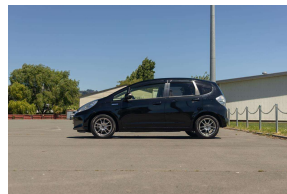

2012 Honda Fit Hybrid Smart Selection

VEHICLE INFORMATION

Cash Price

Includes GST

$11,990

+ on-road-costs

Finance this vehicle from only

$66.90

per week*

Stadium Finance
TALK TO THE GOOD SPORTS

Stadium Solutions
TALK TO THE GOOD SPORTS

Gain peace of mind with Mechanical Breakdown Insurance. Ask us how.

Body

5 door, Hatchback

Odometer

50,432 km

Engine

1300 cc

Fuel Type

Petrol - Hybrid

Transmission

Auto

Fuel Saver Rating

3.5 out of 6 stars

VIN

7AT08G2YX24205464

Reg No.

-

Ext Colour

Black

History

-

Seats

5 seats

Interior

-

Audio

-

Stock ID

35769

Features / Comments

If you after a super economical hybrid hatchback but want something that's a touch luxurious then take a look a this Superb Honda Fit Hybrid Smart Selection.

This Fit Hybrid is powered by a 1.3L Chain Driven IMA (integrated motor assist) Hybrid Engine that delivers great fuel economy , Ideal for around town or highway use with Cruise Control.

This Fit Hybrid also offers Dual Airbags, Indicator mirrors,Auto Aircon, Child Seat Anchor Points, Privacy Glass, Cruise Control and more!

Stock# 35219

Stadium Cars is one of New Zealand's leading car companies with thousands of happy customers nationwide . Our 'Good sports' mentality is built from the motivation to create lifelong advocates. We won't ask you to tell your friends and family about the great experience you had with Stadium Cars, but we're confident you'll want to . Visit our website to see our BuyerScore reviews and see what

StadiumCars
HOME OF THE GOOD SPORTS

Christchurch, Phone 03 366 5900, Email sales@stadiumcars.co.nz
564 Moorhouse Ave, Christchurch

*Finance calculation based on a 60 month term, no deposit and with an example annual fixed interest rate of 12.95%. Actual interest rate may be higher or lower. Establishment fee of $75 and Broker fee of $295 are included in the calculations. Full term amount payable of $17,393. Estimate only, not an offer of finance. Terms, conditions and lending criteria apply.