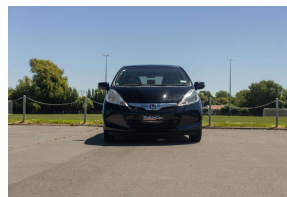

2012 Honda Fit Hybrid Smart Selection

VEHICLE INFORMATION

Cash Price

Includes GST

$11,990

+ on-road-costs

Finance this vehicle from only

$66.90

per week*

Stadium Finance
TALK TO THE GOOD SPORTS

Stadium Solutions
TALK TO THE GOOD SPORTS

Gain peace of mind with Mechanical Breakdown Insurance. Ask us how.

Body

5 door, Hatchback

Odometer

50,432 km

Engine

1300 cc

Fuel Type

Petrol - Hybrid

Transmission

Auto

Fuel Saver Rating

3.5 out of 6 stars

VIN

7AT08G2YX24205464

Reg No.

-

Ext Colour

Black

History

-

Seats

5 seats

Interior

-

Audio

-

Stock ID

35769

Features / Comments

If you after a super economical hybrid hatchback but want something that's a touch luxurious then take a look a this Superb Honda Fit Hybrid Smart Selection.

This Fit Hybrid is powered by a 1.3L Chain Driven IMA (integrated motor assist) Hybrid Engine that delivers great fuel economy , Ideal for around town or highway use with Cruise Control.

This Fit Hybrid also offers Dual Airbags, Indicator mirrors,Auto Aircon, Child Seat Anchor Points, Privacy Glass, Cruise Control and more!

Stock# 35219

Stadium Cars is one of New Zealand's leading car companies with thousands of happy customers nationwide . Our 'Good sports' mentality is built from the motivation to create lifelong advocates. We won't ask you to tell your friends and family about the great experience you had with Stadium Cars, but we're confident you'll want to . Visit our website to see our BuyerScore reviews and see what

StadiumCars
HOME OF THE GOOD SPORTS

Christchurch, Phone 03 366 5900, Email sales@stadiumcars.co.nz
564 Moorhouse Ave, Christchurch

*Finance calculation based on a 60 month term, no deposit and with an example annual fixed interest rate of 12.95%. Actual interest rate may be higher or lower. Establishment fee of $75 and Broker fee of $295 are included in the calculations. Full term amount payable of $17,393. Estimate only, not an offer of finance. Terms, conditions and lending criteria apply.